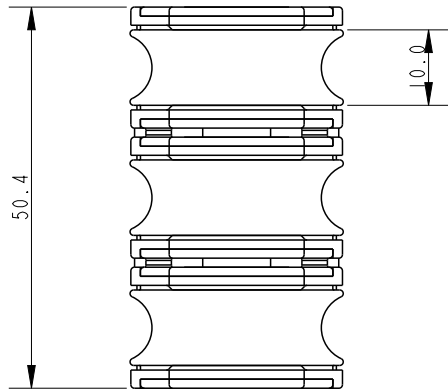

SCALE 1:1

SCALE 3:2

DIMENSIONS FOR REFERENCE ONLY
 allenbrothers.co.uk
 +44(0)1621 772477

Specification						
Length mm	Line Diameter mm	Shackle Pin mm	Breaking Load kg	MWL kg	Weight g	Bearing Detail
67	8	-	1750	420	103	Stainless Steel

Title	Description
A2034-REF	Triple