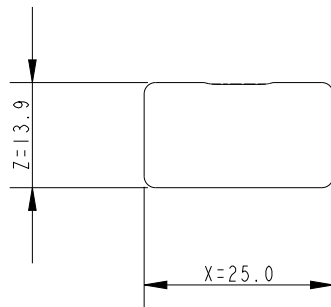

SCALE 1:1

Specification					
X mm	Y mm	Z mm	Weight g	Breaking Load kg	MWL kg
25	40	14	5	200	50

DIMENSIONS FOR REFERENCE ONLY
 allenbrothers.co.uk
 +44(0)1621 772477

Title	Description
A-258-REF	Sail Slug