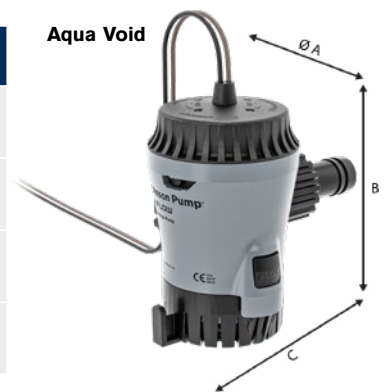

TECHNICAL SPECIFICATIONS

Aqua Void Cartridge Bilge Pump: Non-Automatic Submersible Bilge Pumps

PART NUMBER	PUMP SIZE	DESCRIPTION	CAPACITY STRAIGHT (12V)		VOLTAGE	AMP	FUSE SIZE	HOSE CONN.
			GPH	L/MIN				
10-13626-01	500 GPH	Aqua Void	600	38	12V	2.7A	3.5 A	3/4"
10-13635-01		Aqua Void Automatic - Ultima Combo						
10-13626-05	800 GPH	Aqua Void	795	50	12V	3.7A	5 A	3/4"
10-13636-01		Aqua Void Automatic - Ultima Combo						

Pump Dimensions

PUMP SIZE	DESCRIPTION	WIDTH (A)	HEIGHT (B)	LENGTH (C)	WEIGHT
500 GPH	Aqua Void	70mm (2.75")	119mm (4.69")	133mm (5.24")	0,32kg (11.2oz)
800 GPH					0,36kg (12.6oz)
500 GPH	Aqua Void Automatic - Ultima Combo	75mm (2.95")	120mm (4.69")	168mm (6.63")	0,48kg (17.1oz)
800 GPH					0,52kg (18.5oz)

Dimensions include straight fitting installed.

Standard Features: All Cartridge Pumps

BODY	ABS	DURA PORT	PA66/GF - Nylon
SHAFT	316 Stainless Steel	SHAFT SEAL	Nitrile Rubber
MOTOR CARTRIDGE	PC-ABS	WIRE SIZE	16 GA, TAC